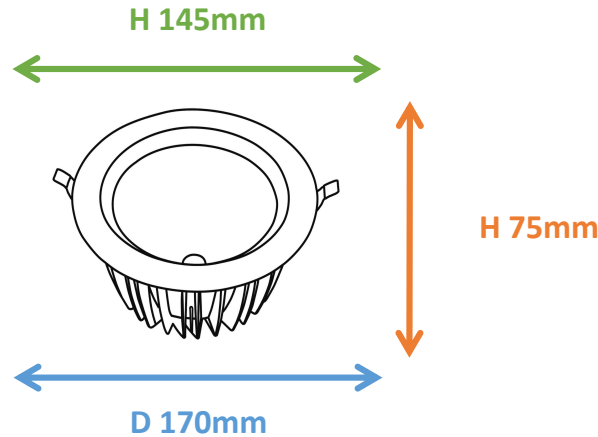

Photometrical data

Luminous flux $\pm 10\%$ (lm)	2376 lm
Luminous efficacy	118 lm/w
Color temperature	4000K
Light color (designation)	Natural White
Color rendering index Ra	≥ 80
Standard deviation of color matching	≤ 5 SDCM
Luminous intensity/cd	2222
Flickering	Flicker free
Beam angle	65 °

4000K

Dimensions & Weight

Diameter (mm)	170
Height (mm)	75
Product weight (g)	575

Material & Colors

Product color	Black housing / Sand white Frame
Housing color	Black
Body material	Aluminum
Cover material	Glass
Mercury content	0.0 mg

Application & Mounting

Ambient temperature range	-20°C~+45 °C
Temperature range at storage	-25°C~+60 °C
Type of connection	Screwless terminal
Type of protection	IP20
Dimmable	No
Mounting type	Recesse mounted
Mounting location	Ceiling
Application environment	Indoor
Cut size (mm)	145
LED module replaceable	Not replaceable
With light source	Yes