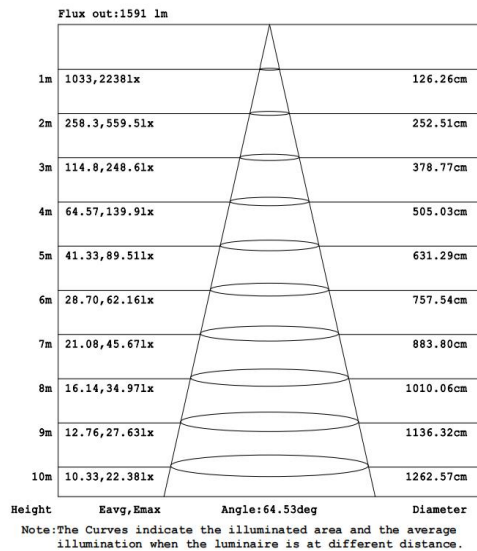

Electrical Data

Nominal wattage (W)	20W
Nominal Voltage (V)	220-240 V
Mains Frequency (Hz)	50
Nominal Current (mA)	161
LED Driver Current (mA)	600
LED Driver Voltage (V)	27-39
LED Driver Efficiency (%)	85%
Power Factor λ	0.55C
Total harmonic distortion (%)	...
Operating mode	External LED driver

Photometrical data

Luminous flux $\pm 10\%$ (lm)	2376 lm
Luminous efficacy	118 lm/w
Color temperature	4000K
Light color (designation)	Natural White
Color rendering index Ra	≥ 80
Standard deviation of color matching	≤ 5 SDCM
Luminous intensity/cd	2222
Flickering	Flicker free
Beam angle	65 °

4000K

Dimensions & Weight

Diameter (mm)	170
Height (mm)	75
Product weight (g)	575

Material & Colors

Product color	Black housing / Sand white Frame
Housing color	Black
Body material	Aluminum
Cover material	Glass
Mercury content	0.0 mg