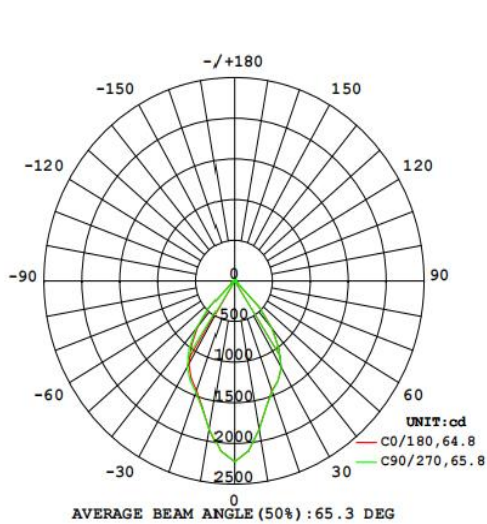

Electrical Data

Nominal wattage (W)	20W
Nominal Voltage (V)	220-240 V
Mains Frequency (Hz)	50
Nominal Current (mA)	161
LED Driver Current (mA)	600
LED Driver Voltage (V)	27-39
LED Driver Efficiency (%)	85%
Power Factor λ	0.55C
Total harmonic distortion (%)	...
Operating mode	External LED driver

Photometrical data

Luminous flux $\pm 10\%$ (lm)	2376 lm
Luminous efficacy	118 lm/w
Color temperature	4000K
Light color (designation)	Natural White
Color rendering index Ra	≥ 80
Standard deviation of color matching	≤ 5 SDCM
Luminous intensity/cd	2222
Flickering	Flicker free
Beam angle	65 °

4000K

Dimensions & Weight

Diameter (mm)	170
Height (mm)	75
Product weight (g)	575

Material & Colors

Product color	Black housing / Sand white Frame
Housing color	Black
Body material	Aluminum
Cover material	Glass
Mercury content	0.0 mg