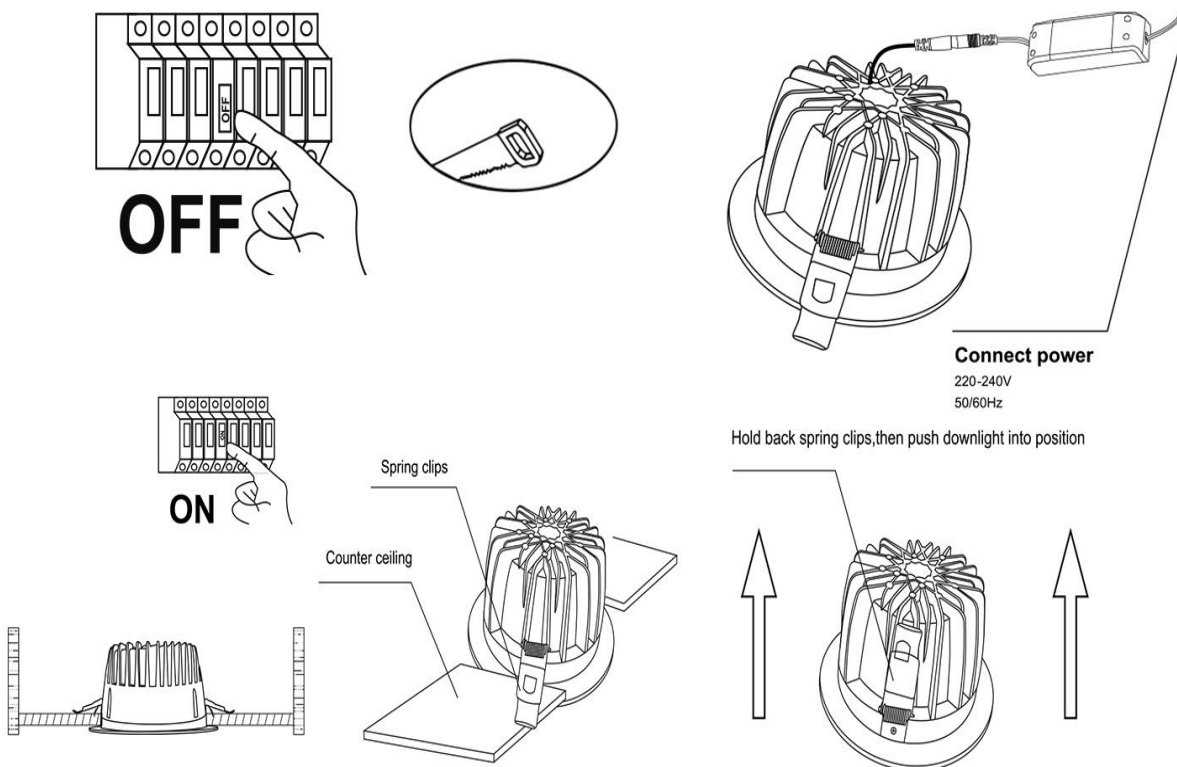

Certificates & Lifespan

Life (h)	50,000
Certificates	CB LVD EMC RoHS
Standards	ISO9001:2015

Logistical Data

Product code	Dimensions (L*W*H)	Pcs/ carton	G.W. kg	Volume CBM
HYD-216R-20W	44.5*37*39.5 cm	20	...	0.06504

Installation Method

Disclaimer

Subject to change without notice. Errors and omission excepted. Always make sure to use the most recent release.