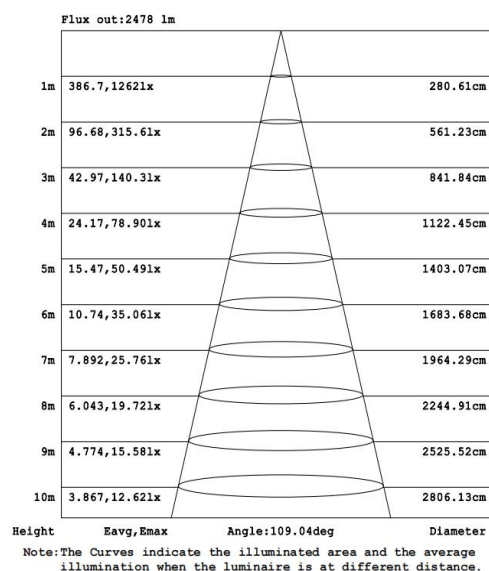

HYD-116C-30W 3K/4K/6K

Page 1 of 4

Electrical Data

Nominal wattage (W)	30W
Nominal Voltage (V)	220-240
Mains Frequency (Hz)	50-60
Nominal Current (mA)	139
LED Driver Current (mA)	750
LED Driver Voltage (V)	24-42
LED Driver Efficiency (%)	87%
Power factor λ	0.95
Total harmonic distortion (%)	< 12%
Operating mode	External LED driver

Photometrical data

Luminous flux $\pm 10\%$ (lm)	3339.9	3711	3518
Luminous efficacy (lm/w)	113.4	126	121
Color temperature	3000K	4000K	6000K
Light color (designation)	Warm White	Nature White	Cold White
Color rendering index Ra	≥ 80		
Standard deviation of color matching	≤ 5 SDCM		
Luminous intensity	1252 cd		
Flickering	Flicker free		
Beam angle	110°		

Dimensions & Weight

Diameter (mm)	225
Height (mm)	24
Product weight (g)	571

Material & Colors

Product color	White sink / White frame
Housing color	White
Body material	Aluminum
LGP material	PC
Mercury content	0.0 mg