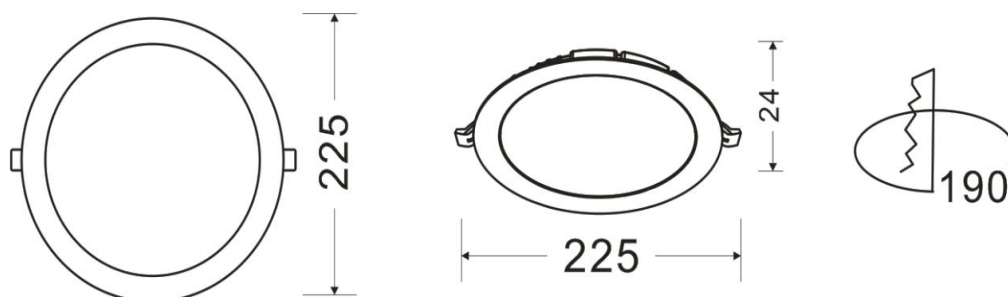

Photometrical data

Luminous flux $\pm 10\%$ (lm)	3339.9	3711	3518
Luminous efficacy (lm/w)	113.4	126	121
Color temperature	3000K	4000K	6000K
Light color (designation)	Warm White	Nature White	Cold White
Color rendering index Ra	≥ 80		
Standard deviation of color matching	≤ 5 SDCM		
Luminous intensity	1252 cd		
Flickering	Flicker free		
Beam angle	110°		

Dimensions & Weight

Diameter (mm)	225
Height (mm)	24
Product weight (g)	571

Material & Colors

Product color	White sink / White frame
Housing color	White
Body material	Aluminum
LGP material	PC
Mercury content	0.0 mg