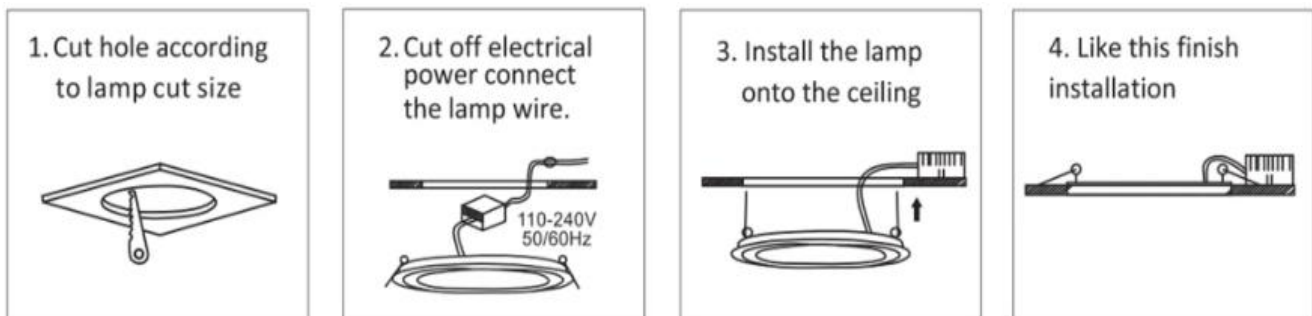

Certificates & Lifespan

Life (h)	50,000
Certificates	CB / CE
Standards	ISO9001:2015

Logistical Data

Product code	Dimensions (L*W*H)	Pcs/ carton	G.W. kg	Volume CBM
HYD-116C-30W	49*24.5*48.5 cm	20	...	0.05822

Installation Method

Disclaimer

Subject to change without notice. Errors and omission excepted. Always make sure to use the most recent release.