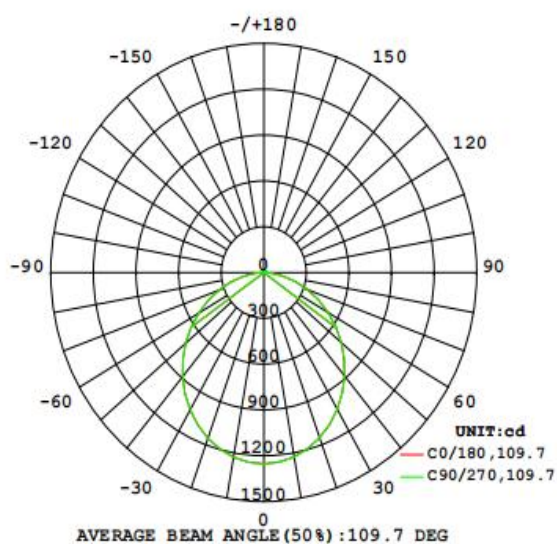

HYD-116C-30W 3K/4K/6K

Page 1 of 4

Electrical Data

Nominal wattage (W)	30W
Nominal Voltage (V)	220-240
Mains Frequency (Hz)	50-60
Nominal Current (mA)	139
LED Driver Current (mA)	750
LED Driver Voltage (V)	24-42
LED Driver Efficiency (%)	87%
Power factor λ	0.95
Total harmonic distortion (%)	< 12%
Operating mode	External LED driver

Photometrical data

Luminous flux $\pm 10\%$ (lm)	3339.9	3711	3518
Luminous efficacy (lm/w)	113.4	126	121
Color temperature	3000K	4000K	6000K
Light color (designation)	Warm White	Nature White	Cold White
Color rendering index Ra	≥ 80		
Standard deviation of color matching	≤ 5 SDCM		
Luminous intensity	1252 cd		
Flickering	Flicker free		
Beam angle	110°		

Dimensions & Weight

Diameter (mm)	225
Height (mm)	24
Product weight (g)	571

Material & Colors

Product color	White sink / White frame
Housing color	White
Body material	Aluminum
LGP material	PC
Mercury content	0.0 mg